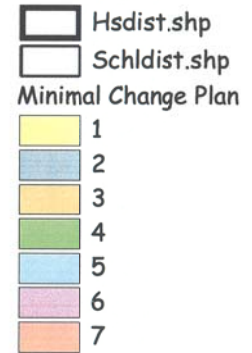

Tulare County Board of Education Trustee Areas

Tulare County
Office of Education

Jim Vidak, County Superintendent of Schools