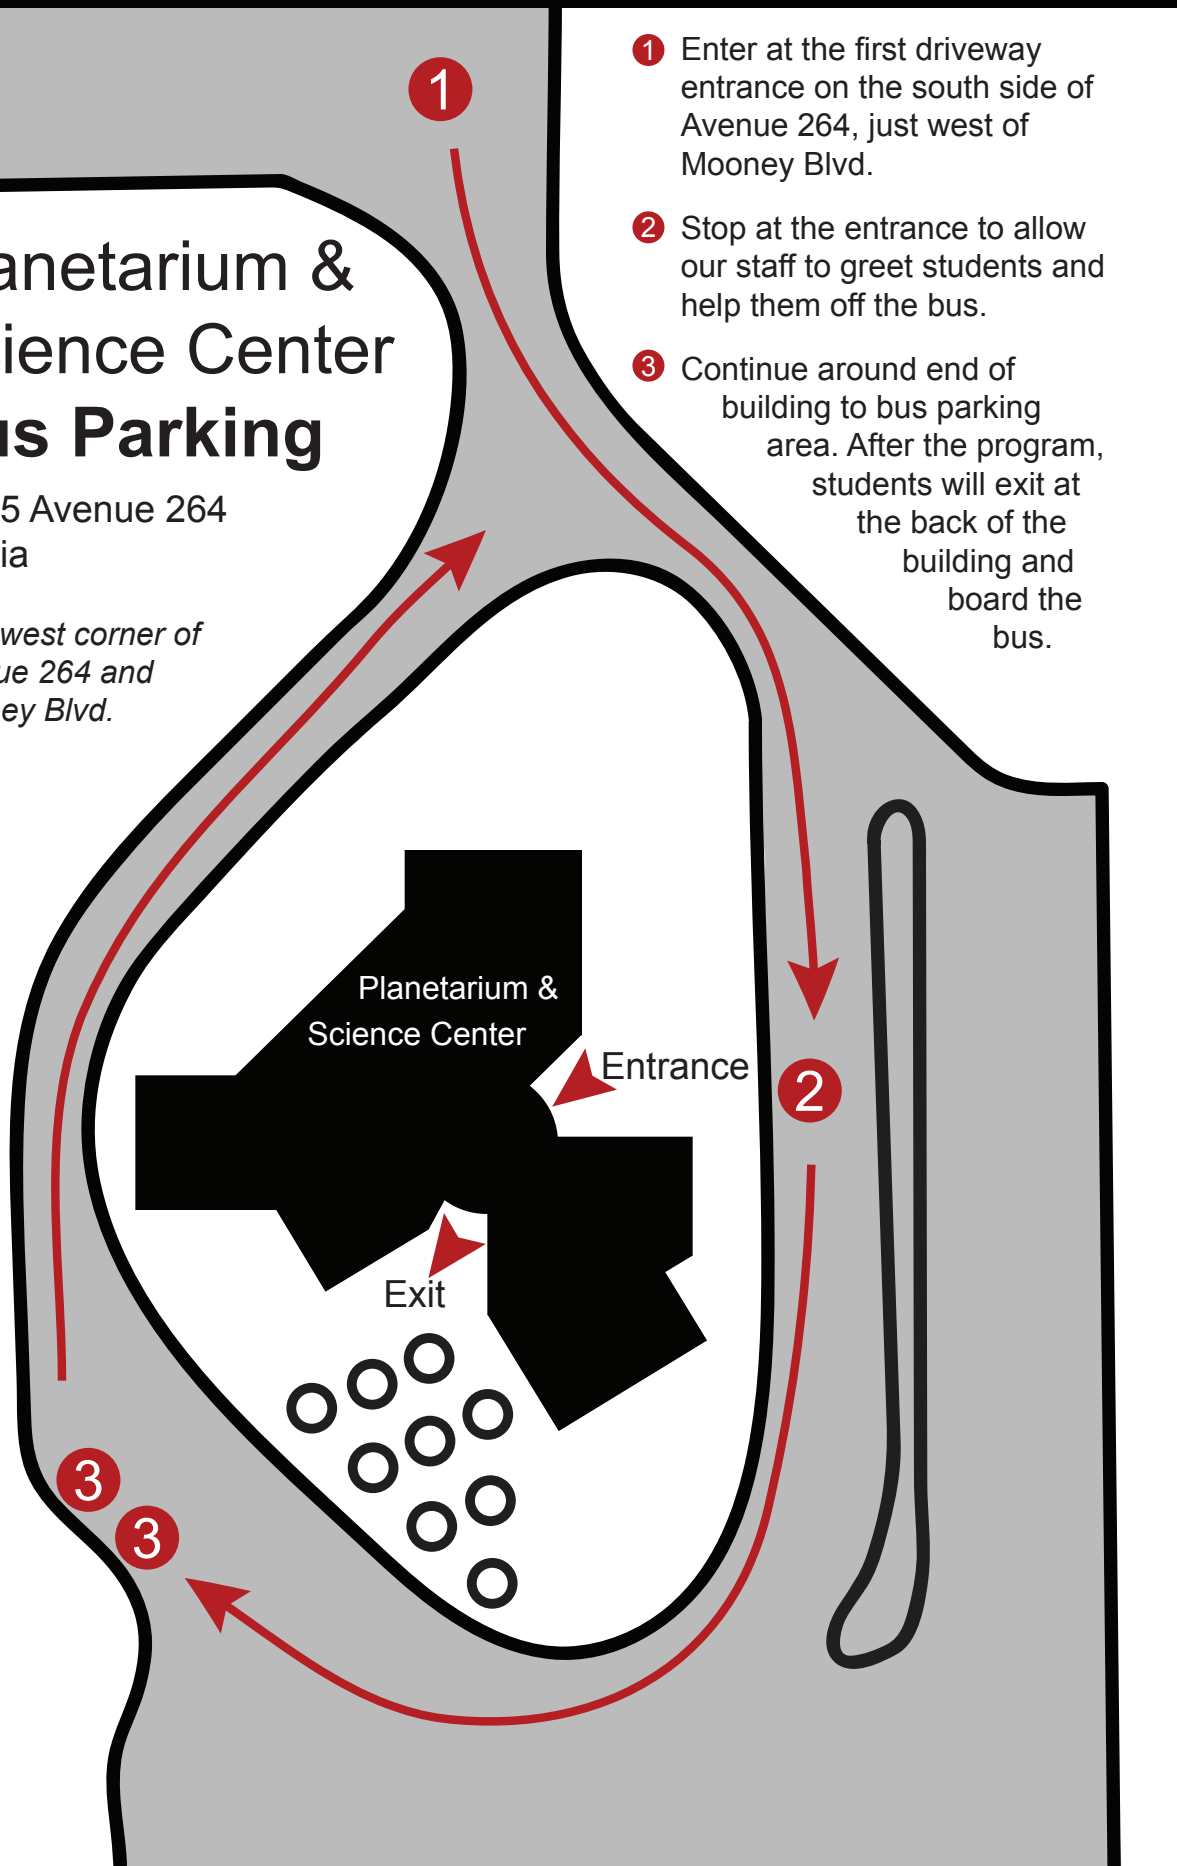

# Planetarium & Science Center Bus Parking

11535 Avenue 264  
Visalia

*southwest corner of  
Avenue 264 and  
Mooney Blvd.*

- 1 Enter at the first driveway entrance on the south side of Avenue 264, just west of Mooney Blvd.
- 2 Stop at the entrance to allow our staff to greet students and help them off the bus.
- 3 Continue around end of building to bus parking area. After the program, students will exit at the back of the building and board the bus.

Mooney Blvd.