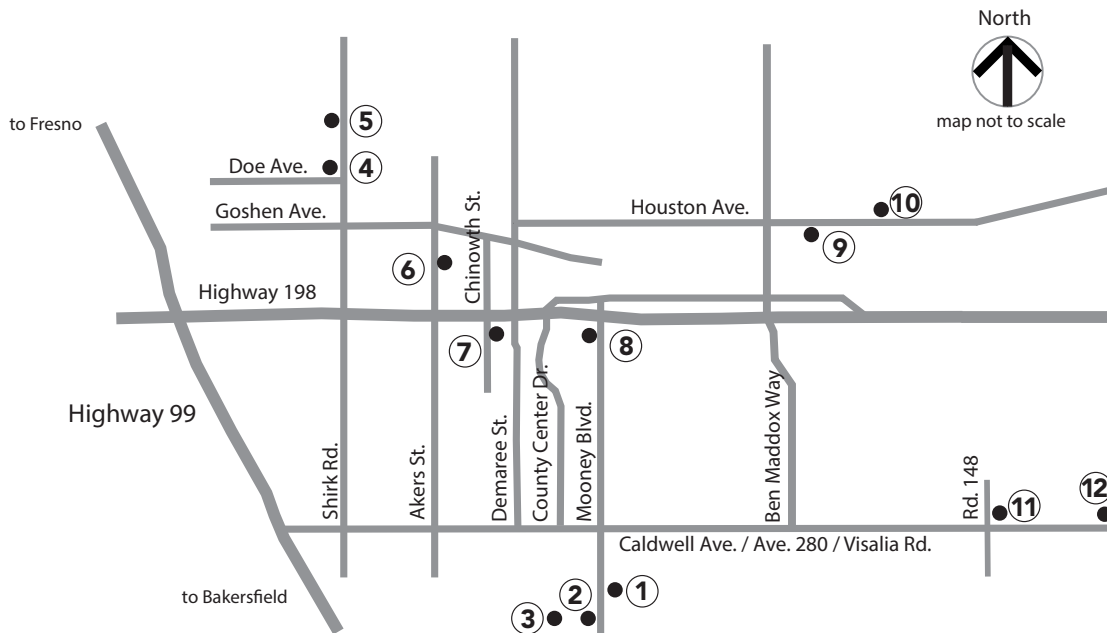

Tulare County Office of Education

Jim Vidak, County Superintendent of Schools

Select Visalia Area Facilities

- | | |
|--|--|
| <p>① TCOE Administration Building & Redwood Conference Center
6200 S. Mooney Blvd.
Home to the County Superintendent's Office; Business Services, Human Resources, Instructional Services and Special Services Divisions; and CHARACTER COUNTS!, California Friday Night Live Partnership, BTSA, College & Career Readiness, New Teacher & Leadership Development, and Migrant Education programs</p> | <p>⑤ Mid-County Community School
2101 N. Shirk Rd.</p> |
| <p>② TCOE Planetarium & Science Center
11535 Avenue 264</p> | <p>⑥ SEE Workforce Development Program
626 N. Akers St.</p> |
| <p>③ TCOE Liberty Center
11535 Avenue 264
Home to Bright Start, the Hearing Center, Teachers of the Visually Impaired, Teachers of the Deaf, Orientation/Mobility Specialists, OT/P.T, Adaptive Physical Education and select Behavioral Health programs</p> | <p>⑦ Senaida Garcia Child Care Center
528 S. Chinoweth St.</p> |
| <p>④ Doe Avenue Complex
7000 Doe Ave.
Home to Early Childhood Education, CHOICES, Connections for Quality Care, Educational Resource Services (ERS), School Health and Theatre Company programs</p> | <p>⑧ University Preparatory High School
915 S. Mooney Blvd. (on the COS campus)</p> |
| | <p>⑨ La Sierra Military Academy
1735 E. Houston Ave.</p> |
| | <p>⑩ Occupational Training Program Learning Center
3102 E. Houston Ave.</p> |
| | <p>⑪ Bright Future Program
28050 Road 148, Room 20</p> |
| | <p>⑫ Farmersville Behavioral Health Services Clinic
400 W. Visalia Rd., Suite B, Farmersville</p> |