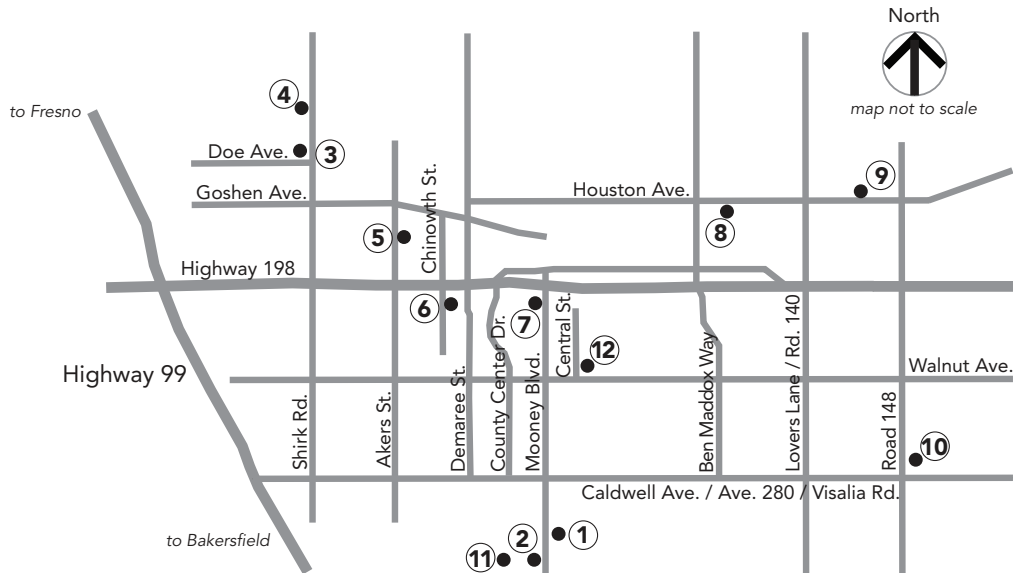

Tulare County Office of Education

Jim Vidak, County Superintendent of Schools

Select Visalia Area Facilities

- ① **TCOE Administration Building & Conference Center**
6200 S. Mooney Blvd.
Home to the County Superintendent's Office; Business Services, Human Resources, Instructional Services and Special Services Divisions; and CHARACTER COUNTS!, California Friday Night Live Partnership, Teacher Induction Programs, College and Career, New Teacher & Leadership Development, Leadership Support Services, and Migrant Education Programs
- ② **TCOE Planetarium & Science Center**
11535 Avenue 264
- ③ **Doe Avenue Complex**
7000 Doe Ave.
Home to Early Childhood Education, CHOICES, Connections for Quality Care, Educational Resource Services (ERS), School Health and Theatre Company programs
- ④ **Mid-County Community School**
2101 N. Shirk Rd.
- ⑤ **SEE Workforce Development Program**
- ⑤ **A Ticket to Success Program**
626 N. Akers St.
- ⑥ **Senaida Garcia Child Care Center**
528 S. Chinowth St.
- ⑦ **University Preparatory High School**
915 S. Mooney Blvd. (on the COS campus)
- ⑧ **La Sierra Military Academy**
1735 E. Houston Ave.
- ⑨ **Occupational Training Program Learning Center**
3102 E. Houston Ave.
- ⑩ **Alternative Achievement Program**
28050 Road 148, Room 20
- ⑪ **TCOE Liberty Center**
11535 Avenue 264
Home to Bright Start, Bright Future, the Hearing Center, Teachers of the Visually Impaired, Teachers of the Deaf, Orientation/Mobility Specialists, OT/PT, Adaptive Physical Education and select Behavioral Health Programs.
- ⑫ **Behavioral Health Services Clinic**
1830 S. Central St.