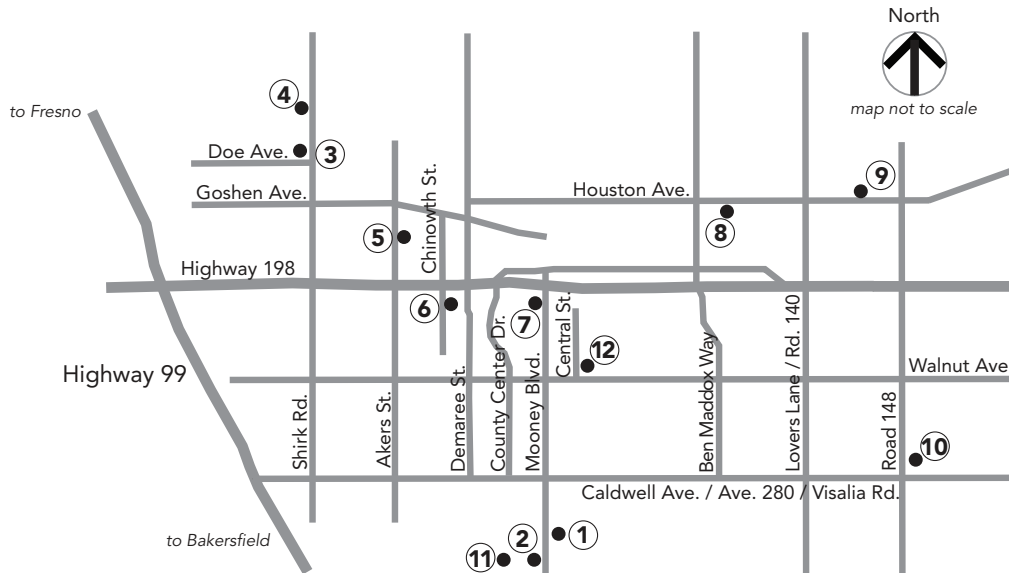

## Select Visalia Area Facilities

- ① **TCOE Administration Building & Conference Center**  
6200 S. Mooney Blvd.  
Home to the County Superintendent's Office; Business Services, Human Resources, Instructional Services and Special Services Divisions; and CHARACTER COUNTS!, California Friday Night Live Partnership, Teacher Induction Programs, College and Career, New Teacher & Leadership Development, Leadership Support Services, and Migrant Education Programs
- ② **TCOE Planetarium & Science Center**  
11535 Avenue 264
- ③ **Doe Avenue Complex**  
7000 Doe Ave.  
Home to Early Childhood Education, CHOICES, Connections for Quality Care, Educational Resource Services (ERS), School Health and Theatre Company programs
- ④ **Mid-County Community School**  
2101 N. Shirk Rd.
- ⑤ **SEE Workforce Development Program**
- ⑤ **A Ticket to Success Program**  
626 N. Akers St.
- ⑥ **Senaida Garcia Child Care Center**  
528 S. Chinowth St.
- ⑦ **University Preparatory High School**  
915 S. Mooney Blvd. (on the COS campus)
- ⑧ **La Sierra Military Academy**  
1735 E. Houston Ave.
- ⑨ **Occupational Training Program Learning Center**  
3102 E. Houston Ave.
- ⑩ **Alternative Achievement Program**  
28050 Road 148, Room 20
- ⑪ **TCOE Liberty Center**  
11535 Avenue 264  
Home to Bright Start, Bright Future, the Hearing Center, Teachers of the Visually Impaired, Teachers of the Deaf, Orientation/Mobility Specialists, OT/PT, Adaptive Physical Education and select Behavioral Health Programs.
- ⑫ **Behavioral Health Services Clinic**  
1830 S. Central St.