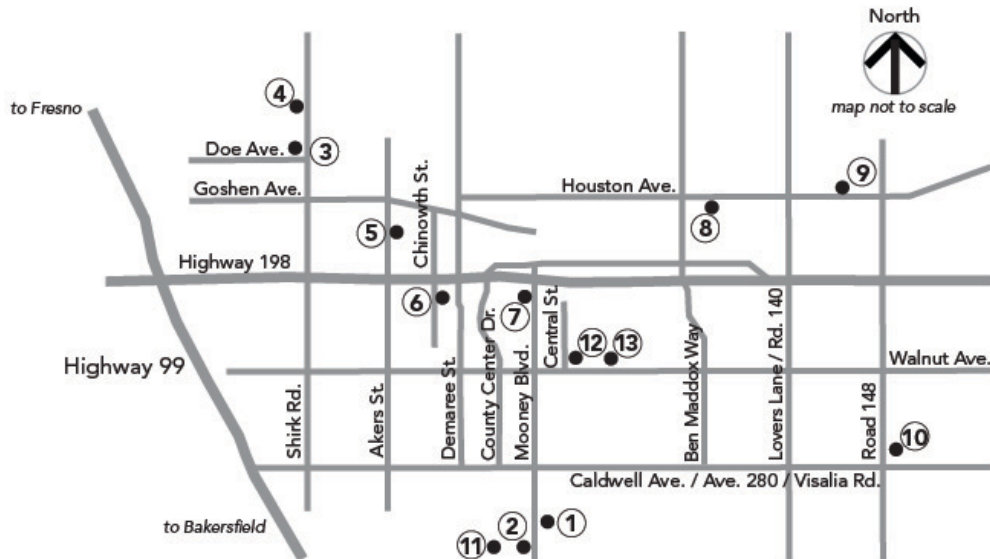

Tulare County Office of Education

Tim A. Hire, County Superintendent of Schools

Select Visalia Area Facilities

- ① TCOE Administration Building & Conference Center**
6200 S. Mooney Blvd.
Home to the County Superintendent's Office; Business Services, Human Resources, Instructional Services and Special Services Divisions; and CHARACTER COUNTS!, California Friday Night Live Partnership, Teacher Induction Programs, College and Career, New Teacher & Leadership Development, Leadership Support Services, and Migrant Education Programs
- ② TCOE Planetarium & Science Center**
11535 Avenue 264
- ③ Doe Avenue Complex**
7000 Doe Ave.
Home to Early Childhood Education, CHOICES, Connections for Quality Care, Educational Resource Services (ERS), School Health, and Theatre Company programs
- ④ Mid-County Community School**
2101 N. Shirk Rd.
- ⑤ SEE Workforce Development Program
A Ticket to Success Program**
626 N. Akers St.
- ⑥ Senaida Garcia Child Care Center**
528 S. Chinowth St.
- ⑦ University Preparatory High School**
915 S. Mooney Blvd. (on the COS campus)
- ⑧ La Sierra Military Academy**
1735 E. Houston Ave.
- ⑨ Occupational Training Program
Learning Center**
3102 E. Houston Ave.
- ⑩ Alternative Achievement Program**
28050 Road 148, Room 20
- ⑪ TCOE Liberty Center**
11535 Avenue 264
Home to Bright Start, Bright Future, the Hearing Center, Teachers of the Visually Impaired, Teachers of the Deaf, Orientation/Mobility Specialists, OT/PT, Adaptive Physical Education and select Behavioral Health Programs.
- ⑫ Behavioral Health Services Clinic**
1830 S. Central St.
- ⑬ Dream Center (for foster/homeless youth)**
1730 W. Walnut Ave., Suite B